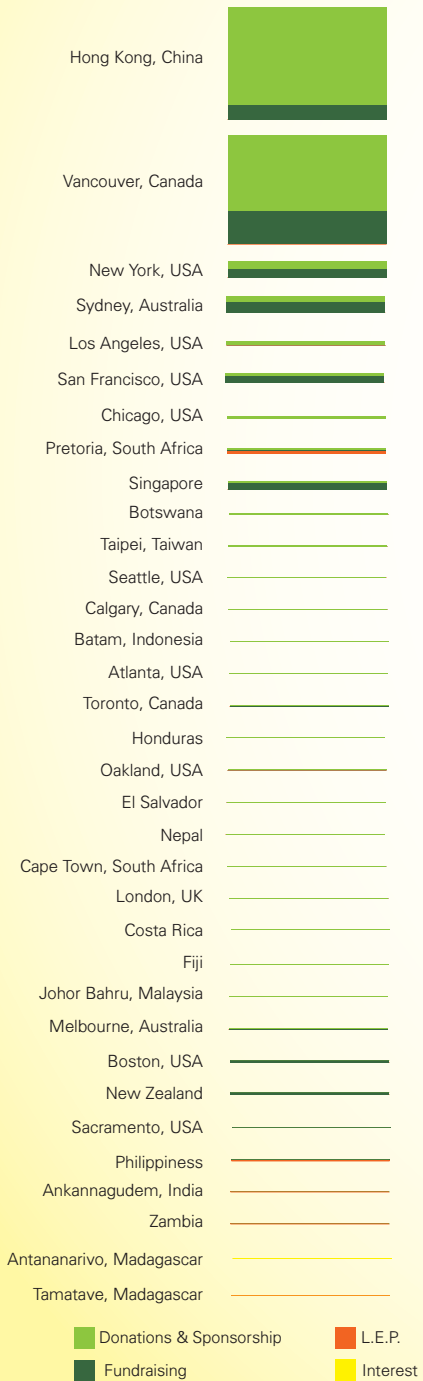

Website: www.lightandlovehome.org
 Telephone: 1-604-767-3312
 Office Address: 123 E. 6th Ave.
 Vancouver, BC, V5T 1J6
 Canada

Our Footsteps in 2014

Region	Month	Participating Volunteers' Origin
DR Congo	Jan	Canada
The Philippines	Jan	Canada, Hong Kong
Nepal	Mar	Canada, USA, Australia, Hong Kong
Honduras	Apr	Canada, USA, Costa Rica, El Salvador
India	May	Canada, Singapore, Hong Kong, Fiji
Zambia	May	Canada, South Africa, Botswana, UK
South Africa	Sept	Canada
DR Congo	Oct	Canada, South Africa, Madagascar
India	Nov	Canada, Singapore, Hong Kong, Fiji, Australia
Myanmar	Nov	Canada, Singapore, Hong Kong

Donations & Fundraising Income

We would like to thank all our affiliates and donors around the world for their support.

Expenses for All Regions & Services

Beneficiary Data by Services

Service Category	Service Description	Benefited Countries	No. of Beneficiaries (people)
Children's Home	Children's Home, Home-based Children's Home, Day Care Centre	DR Congo, Madagascar, India, Nepal, Honduras	125
Education	Schools	Madagascar, Zambia	700
	Education Sponsorship Programs for Primary and Secondary Students	Madagascar, Nepal, Philippines Fiji	170
	Community Service Scholarship Program	Zambia, Indonesia, Fiji	19
	Light and Love Home Scholarship	India, Nepal, Philippines	12
	Afterschool Program and Tuition Centre	South Africa, India, Fiji, Honduras	245
Food Aid	Free Food Program	Madagascar, Philippines, Fiji	10 families
	Free Meal Plan	Madagascar, South Africa, Zambia	816
Living Enhancement	Buffalo Farm Project, Cow Farm Project, Plantation Program and Different Living Enhancement Programs	South Africa, Zambia, India, Philippines	18 projects
Adult Services	Women Empowerment Program and Other Services	South Africa	21
Community Services	Study Centre Services	Philippines	850