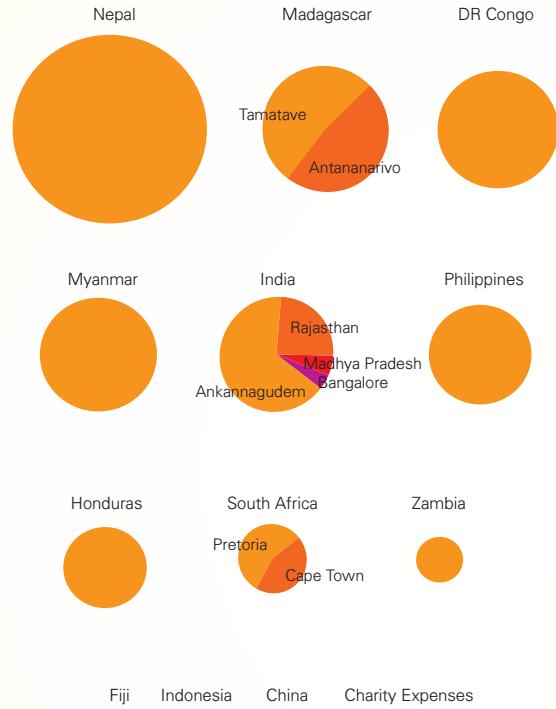

Expenses for All Regions & Services

Beneficiary Data by Services

Service Category	Service Description	Benefited Countries	No. of Beneficiaries (people)
Children's Home	Children's Home, Home-based Children's Home, Day Care Centre	DR Congo, Madagascar, India, Nepal, Honduras	125
Education	Schools	Madagascar, Zambia	700
	Education Sponsorship Programs for Primary and Secondary Students	Madagascar, Nepal, Philippines Fiji	170
	Community Service Scholarship Program	Zambia, Indonesia, Fiji	19
	Light and Love Home Scholarship	India, Nepal, Philippines	12
	Afterschool Program and Tuition Centre	South Africa, India, Fiji, Honduras	245
Food Aid	Free Food Program	Madagascar, Philippines, Fiji	10 families
	Free Meal Plan	Madagascar, South Africa, Zambia	816
Living Enhancement	Buffalo Farm Project, Cow Farm Project, Plantation Program and Different Living Enhancement Programs	South Africa, Zambia, India, Philippines	18 projects
Adult Services	Women Empowerment Program and Other Services	South Africa	21
Community Services	Study Centre Services	Philippines	850