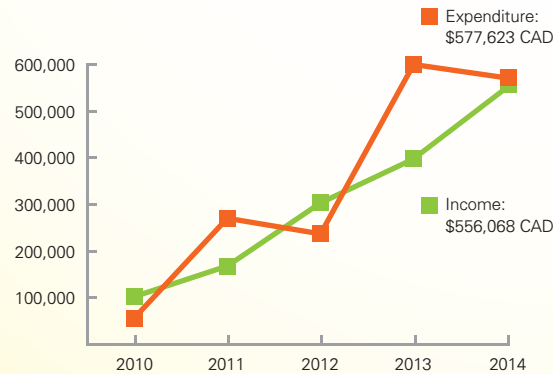

Expenses for All Regions & Services

Beneficiary Data by Services

Service Category	Service Description	Benefited Countries	No. of Beneficiaries (people)
Children's Home	Children's Home, Home-based Children's Home, Day Care Centre	DR Congo, Madagascar, India, Nepal, Honduras	125
Education	Schools	Madagascar, Zambia	700
	Education Sponsorship Programs for Primary and Secondary Students	Madagascar, Nepal, Philippines Fiji	170
	Community Service Scholarship Program	Zambia, Indonesia, Fiji	19
	Light and Love Home Scholarship	India, Nepal, Philippines	12
	Afterschool Program and Tuition Centre	South Africa, India, Fiji, Honduras	245
Food Aid	Free Food Program	Madagascar, Philippines, Fiji	10 families
	Free Meal Plan	Madagascar, South Africa, Zambia	816
Living Enhancement	Buffalo Farm Project, Cow Farm Project, Plantation Program and Different Living Enhancement Programs	South Africa, Zambia, India, Philippines	18 projects
Adult Services	Women Empowerment Program and Other Services	South Africa	21
Community Services	Study Centre Services	Philippines	850